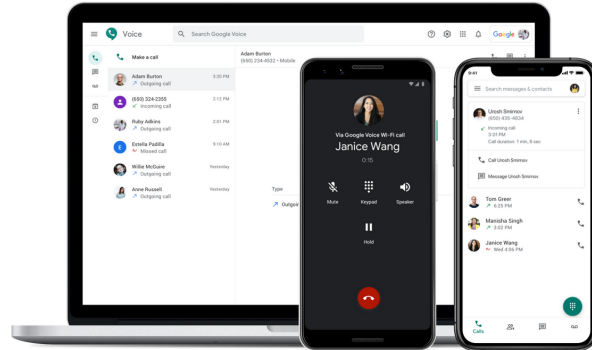

HOW

to give your persona their email account.

- Use a virtual phone number service, [google voice](#) offers a free virtual number to anyone in the USA/Canada and a few other countries. You can even install the mobile app and your new number will ring.
- Paid services like gsuite voice, burner, dialpad, skypeout, offer virtual numbers as well. Hushed.com offers international numbers all have mobile phone apps.
- Secure messaging apps like Signal & Whatsapp accept virtual numbers.

HOW

to give your persona their own phone.

- Websites like twitter & google usually do not allow you to register with virtual numbers.
- A privacy preserving alternative to a virtual number is to buy a month-to-month cell phone plan to get a clean number to create accounts on websites . Be sure to set up Two Factor Auth (2FA) with an app like AUTHY.COM once you make an account with a sim card that you will throw away in a month.
- Many android phones allow you to create a new user or profile. This user can install their own version of apps and you can switch back and forth from the same physical device. apple is working on multiple user iOS feature.

how to give your persona their own phone.

VOICE.GOOGLE.COM is an easy and free way to get "another number".

Google Voice

Smart voice calling on all your devices

For personal use

For business

A smarter phone number