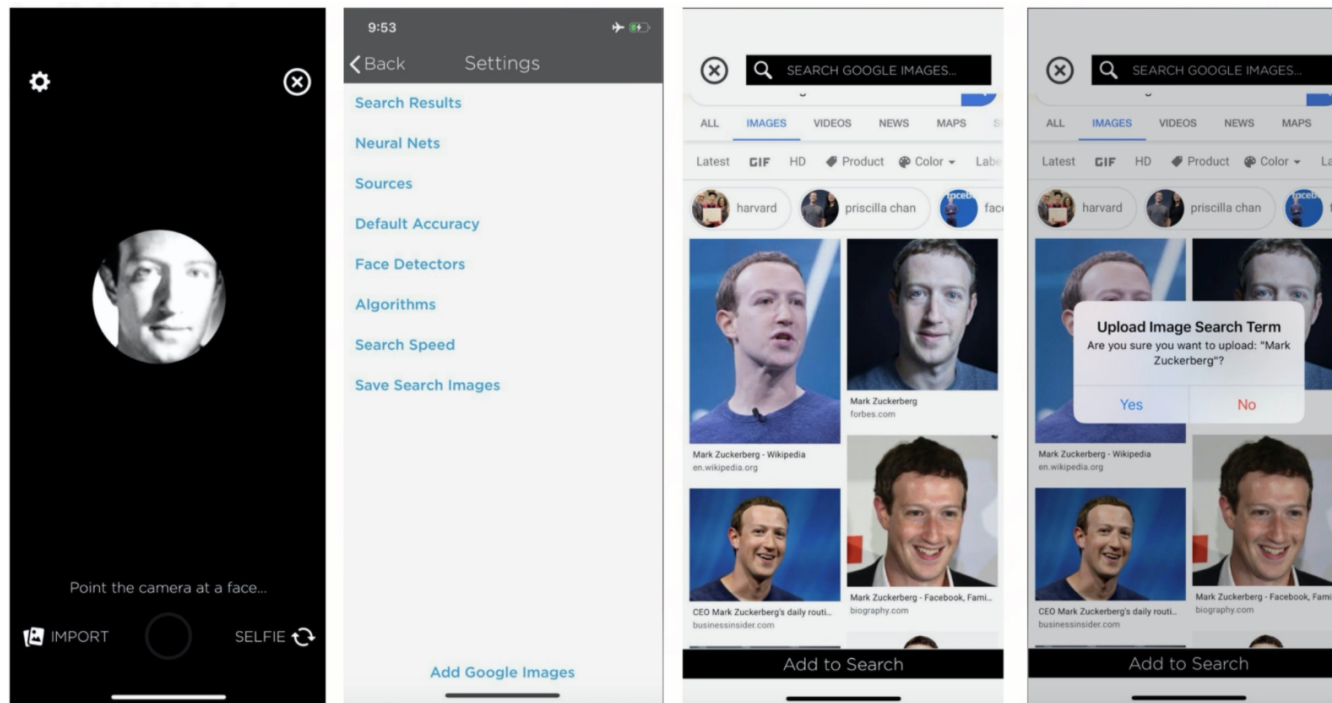

how to give your persona their own photos/look.

CLEARVIEW AI compares the face from a camera phone picture to public images online.