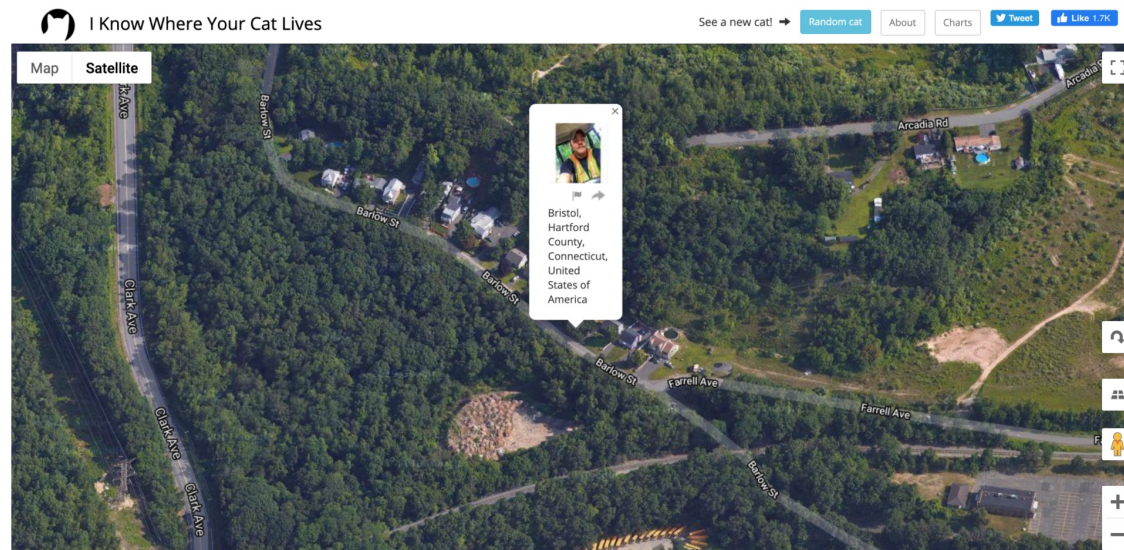

how to give your persona their own computer.

CLEAN UP EXIF & META data: "I know where your cat lives" uses the metadata and EXIF info of images found on the internet to map the location of where they were taken.